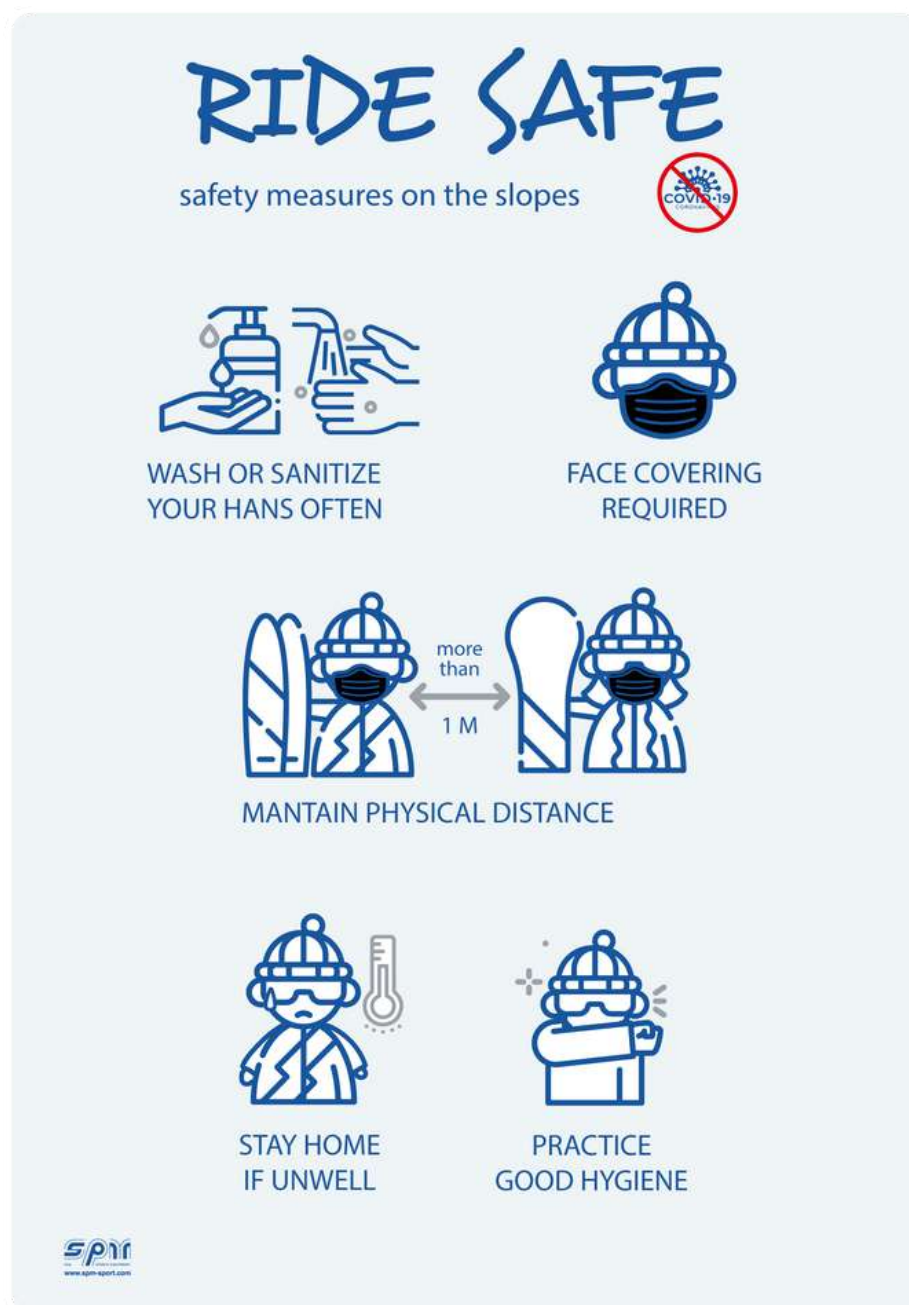

COVID-19 DIBOND SIGN - LARGE FORMAT

Dibond sign, with COVID-19 safety measures.

With fixing holes and collars $\varnothing 48/\varnothing 35$

Dim. 70x100cm, thickness 3 mm.

34451-10070COVID09

Pris kr 1210,-