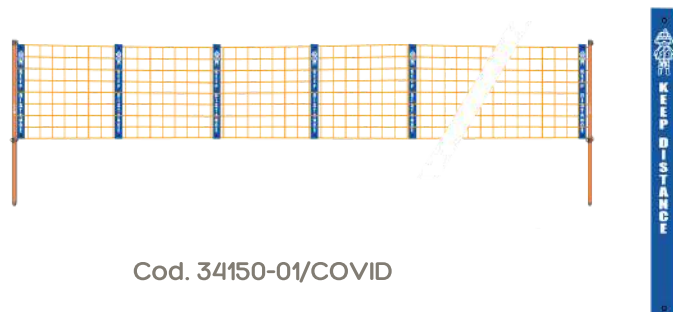

Browse the flyer to discover our offer!

DELIMITATION C-NET WITH COVID-19 BAND

Cod. 34150-01/COVID

Delimitation C-net red, mesh 12,5cm, plait 2,5mm. Dimension 25x1,2m. With 16 PVC blu stripes COVID-19 (10x120cm) customized, placed every 1,5m.

Cod. 34150-01BLU/COVID

Delimitation C-net blu, mesh 12,5cm, plait 2,5mm. Dimension 25x1,2m. With 16 PVC red stripes COVID-19 (10x120cm) customized, placed every 1,5m

Cod. 34150-01/COVID

Pris kr 935,-

Cod. 34150-01BLU/COVID