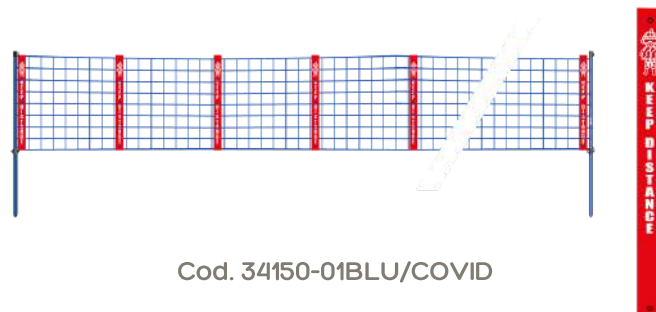

Browse the flyer to discover our offer!

DELIMITATION C-NET WITH COVID-19 BAND

Cod. 34150-01/COVID

Delimitation C-net red, mesh 12,5cm, plait 2,5mm. Dimension 25x1,2m. With 16 PVC blu stripes COVID-19 (10x120cm) customized, placed every 1,5m.

Cod. 34150-01BLU/COVID

Delimitation C-net blu, mesh 12,5cm, plait 2,5mm. Dimension 25x1,2m. With 16 PVC red stripes COVID-19 (10x120cm) customized, placed every 1,5m

Cod. 34150-01/COVID

Pris kr 935,-

Cod. 34150-01BLU/COVID

Cod 3445-COVID01 dim. 40x60cm

Pris kr 520,- for 50x70

Pris kr 480,- for 40x60

DELIMITATION PENNANT WITH COVID-19 FLAGS

Delimitation pennant 30m long. Composed by:

- yellow/black rope Ø10mm
- 20 PVC flags, triangular and red (25x30cm) with COVID-19 signs, placed every 1,5m.